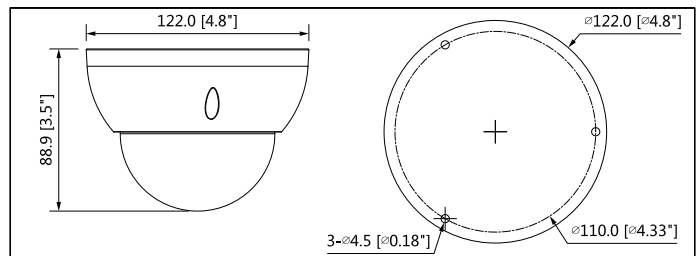

Operating Conditions	-30°C to +60°C (-22°F to +140°F)/less than 95%
Storage Conditions	-40°C to +60°C (-40°F to +140°F)
Protection Grade	IP67; IK10

Structure

Casing	Metal
Dimensions	Φ122 mm × 88.9 mm (Φ4.8" × 3.5")
Net Weight	492 g (1.1 lb)
Gross Weight	663 g (1.5 lb)

Ordering Information

Type	Part Number	Description
2MP Camera	DH-IPC-HDBW3241RP-ZS	2MP IR Vari-focal Dome WizSense Network Camera,PAL
	DH-IPC-HDBW3241RN-ZS	2MP IR Vari-focal Dome WizSense Network Camera,NTSC
Accessories (optional)	PFA137	Junction Box
	PFB203W	Wall Mount
	PFA152-E	Pole Mount
	PFA200W	Rain Shade
	PFA106	Mount Adapter
	PFB220C	Ceiling Mount
	PFB200C	In-Ceiling Mount
	PFM321D	DC12V1A Power Adapter
	LR1002-1ET/1EC	Single-port Long Reach Ethernet over Coax Extender
	PFM900-E	Integrated Mount Tester
PFM114	TLC SD Card	

Junction Mount	Wall Mount	Wall Mount	Pole Mount
PFA137	PFA137+PFA200W	PFB203W	PFB203W+PFA152-E
Ceiling Mount	In-Ceiling Mount		
PFA106+PFB220C	PFB200C		

Dimensions (mm[inch])

Accessories

Optional: