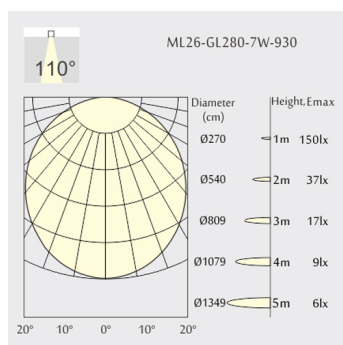

ML26 General Light

Type: MODULINE Linear System Inset MLG1-930A107F-BN

General

- Indoor
- General Light
- Fixed
- Profile Inset
- Version: square
- Housing: black
- System Output: 400lm
- IP 20

Description

MODULINE 26 Linear System General Light Inset with ON-OFF; black painted finish (RAL 9005); LED 6W; measurement 284mm x 22mm; height of the profile inset 43mm; CCT 3000K with an LED Output of 600lm; high color rendering at an index of CRI90; after a lifetime of 50000h min. 80% of the luminous flux with energy efficient SAMSUNG LED Chips; 5 years warranty; wide beam characteristic with 110° beam angle; degree of housing protection according to DIN EN 60529 (IP20)

LED

- 3000K
- CRI90
- 600lm
- 50000h@L80B10
- SDCM: 3

Light distribution

Technical drawing

Optics

- Beam angle: 110°

Electric

- LED Driver: ON-OFF
- LED Power: 6W
- System Power: 7W
- 48V

Dimensions

- Measurement: 284mm x 22mm
- Height: 43mm

CB

CE

RoHS

Driver