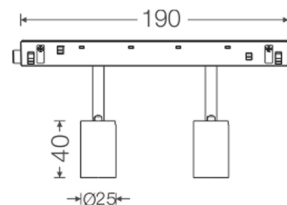

Technical drawing