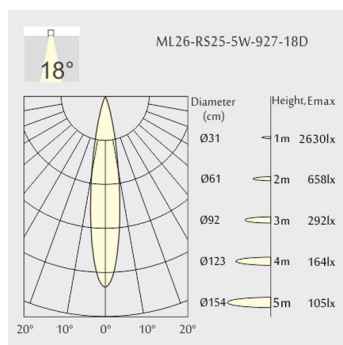

Light distribution