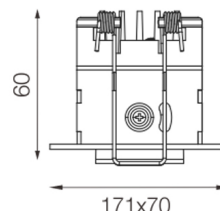

Square recessed ceiling downlight made of die-cast aluminium with white powder-coating finish (RAL 9016) and black reflector; LED 11W; measurement 171mm x 70mm; ceiling cutout of 160mm x 53mm with a narrow mounting trim; luminaire's weight is approximately 480g; CCT 2700K with an LED Output of 1200lm; decent color rendering at an index of CRI80; after a lifetime of 50000h min. 80% of the luminous flux with energy efficient OSRAM LED Chips; 5 years warranty; narrow beam characteristic with 24° beam angle; lighting perfectly suitable for reading, writing as well as computer and control work according to DIN EN 12464-1 (UGR<10); degree of housing protection according to DIN EN 60529 (IP20)

LED

OSRAM

- 2700K
- CRI80
- 1200lm
- 50000h@L80B10
- SDCM: 3

Optics

- Beam angle: 24°
- UGR <10

Electric

- LED Driver: none
- LED Power: 11W
- System Power: 13W
- 16V
- 700mA

Dimensions

- Measurement: 171mm x 70mm
- Cutout: 160mm x 53mm
- Height: 60mm
- Ceiling height: 120mm
- Net Weight: 480g
- Gross Weight: 560g
- Pivot: max. 40°

Light distribution

Technical drawing

RoHS

160x53mm

The technical data represent rated values for an ambient temperature of 25°C. The data values for the luminous flux are initially subject to a tolerance of +/- 10%, those for the electrical connected load are initially subject to a tolerance of +/- 10%, and those for the colour temperature are initially subject to a tolerance of +/- 150 K. No liability is assumed for typographical or printing errors. The general terms and conditions of NEKO Lighting AG apply.