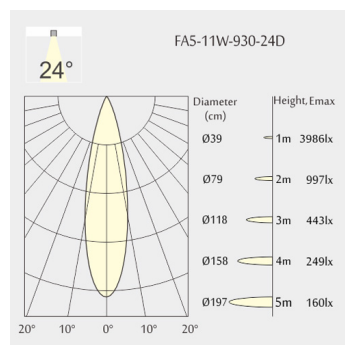

Square recessed ceiling downlight made of die-cast aluminium with white powder-coating finish (RAL 9016) and black reflector; LED 11W; measurement 171mm x 70mm; ceiling cutout of 160mm x 53mm with a narrow mounting trim; luminaire's weight is approximately 480g; CCT 2700K with an LED Output of 1200lm; decent color rendering at an index of CRI80; after a lifetime of 50000h min. 80% of the luminous flux with energy efficient OSRAM LED Chips; 5 years warranty; narrow beam characteristic with 24° beam angle; lighting perfectly suitable for reading, writing as well as computer and control work according to DIN EN 12464-1 (UGR<10); degree of housing protection according to DIN EN 60529 (IP20)

LED

OSRAM

- 2700K
- CRI80
- 1200lm
- 50000h@L80B10
- SDCM: 3

Optics

- Beam angle: 24°
- UGR <10

Electric

- LED Driver: none
- LED Power: 11W
- System Power: 13W
- 16V
- 700mA

Dimensions

- Measurement: 171mm x 70mm
- Cutout: 160mm x 53mm
- Height: 60mm
- Ceiling height: 120mm
- Net Weight: 480g
- Gross Weight: 560g
- Pivot: max. 40°

Light distribution

Technical drawing

RoHS

160x53mm

The technical data represent rated values for an ambient temperature of 25°C. The data values for the luminous flux are initially subject to a tolerance of +/- 10%, those for the electrical connected load are initially subject to a tolerance of +/- 10%, and those for the colour temperature are initially subject to a tolerance of +/- 150 K. No liability is assumed for typographical or printing errors. The general terms and conditions of NEKO Lighting AG apply.