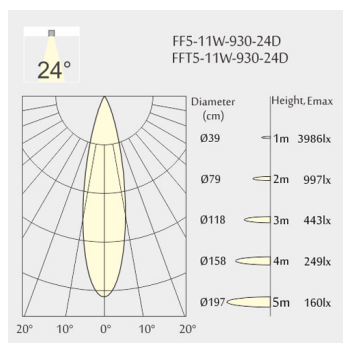

Datasheet

FUSION FF5

Type: FUSION Fixed Downlight FF5-8272411N-WB

General

- Indoor
- Downlight
- Recessed mounted
- Version: square
- Housing: white
- Reflector: black
- System Output: 850lm
- IP 20

Description

Square recessed ceiling downlight made of die-cast aluminium with white powder-coating finish (RAL 9016) and black reflector; LED 11W; measurement 152.5mm x 45mm; ceiling cutout of 144mm x 37mm with a narrow mounting trim; luminaire's weight is approximately 290g; CCT 2700K with an LED Output of 1200lm; decent color rendering at an index of CRI80; after a lifetime of 50000h min. 80% of the luminous flux with energy efficient OSRAM LED Chips; 5 years warranty; narrow beam characteristic with 24° beam angle; lighting perfectly suitable for reading, writing as well as computer and control work according to DIN EN 12464-1 (UGR<10); degree of housing protection according to DIN EN 60529 (IP20)

LED

OSRAM

- 2700K
- CRI80
- 1200lm
- 50000h@L80B10
- SDCM: 3

Optics

- Beam angle: 24°
- UGR <10

Electric

- LED Driver: none
- LED Power: 11W
- System Power: 13W
- 16V
- 700mA

Dimensions

- Measurement: 152.5mm x 45mm
- Cutout: 144mm x 37mm
- Height: 60mm
- Ceiling height: 120mm
- Net Weight: 290g
- Gross Weight: 370g

Light distribution

Technical drawing

RoHS

144x37mm

The technical data represent rated values for an ambient temperature of 25°C. The data values for the luminous flux are initially subject to a tolerance of +/- 10%, those for the electrical connected load are initially subject to a tolerance of +/- 10%, and those for the colour temperature are initially subject to a tolerance of +/- 150 K. No liability is assumed for typographical or printing errors. The general terms and conditions of NEKO Lighting AG apply.