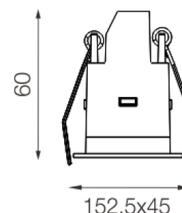

Technical drawing

RoHS

144x37mm

The technical data represent rated values for an ambient temperature of 25°C. The data values for the luminous flux are initially subject to a tolerance of +/- 10%, those for the electrical connected load are initially subject to a tolerance of +/- 10%, and those for the colour temperature are initially subject to a tolerance of +/- 150 K. No liability is assumed for typographical or printing errors. The general terms and conditions of NEKO Lighting AG apply.