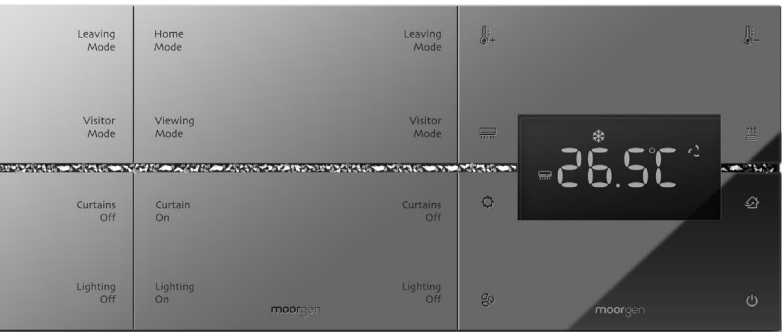

Moorgen Swiss Series Integrated Smart Panel Joint Installation For More Aesthetic Unified Style And Color