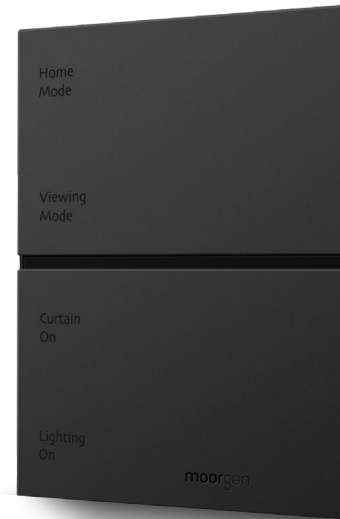

Moorgen product highlights

Moorgen Integrated Smart Panel
Swiss Series

moorgen

Moorgen Swiss Series Integrated Smart Panel Joint Installation For More Aesthetic Unified Style And Color

Moorgen Swiss Series Integrated Smart Panel Mica Black

Moorgen Integrated Smart Panel
Smart Thermostat - Smart Socket
Joint installation for more aesthetic
unified style and color

Vertical Panel For Narrow Spaces

Moorgen Swiss Series Smart Panel
Vertical panel can be installed on walls
where the space is relatively narrow,
and it can still maintain a very
nice appearance
Germany is the country with
the most vertical panels, as is a
local fashionable aesthetic.

Viewing control

Curtain control

Lighting control

Aircon control

Floor heating control

Fresh air control

A three-in-one Smart Thermostat Panel
can replace the original three traditional panels
for aircon, floor heating and fresh air

Press with Vibration Feedback

When a key is pressed,
the panel will have a vibration feedback,
the owner can clearly feel that
the panel has received the command

The key text can light up

No matter dark or bright in the space
Convenient for users
Make it clearly