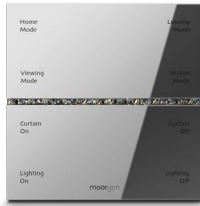

13 Font

Customers can
customise
the panel with
their preferred
text type

Sleep Mode

Pressing the sleep mode key on the panel, the text light will automatically turn off

Night Mode

Under sleep mode, Press any key the text light will turn on and the night mode will be activated. Swiss Series Smart Panel MR8073 Three Channel Smart Panel MR8309 both features this function

Optional bedside panel is also available
Night mode triggered by hand waving sensor
Synchronized lighting of text lights
Bedside panel model MR8286

 **Jade Gold L01**
Customized

 **Monaco Gold F18**

 **Glacier Silver L05**
Customized

Gem Gray C58

Integrated Smart Panel Swiss Series 12 colors available

Swiss panel with stainless steel, copper
magal and other materials
Among which, jade gold and glacier silver
belong to Swarovski crystal models
Monaco gold with 24K gold plating process