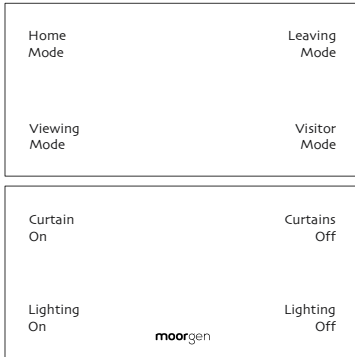

Press with Vibration Feedback

When a key is pressed,
the panel will have a vibration feedback,
the owner can clearly feel that
the panel has received the command

The key text can light up

No matter dark or bright in the space
Convenient for users
Make it clearly

Traditional Panel Round frame design

Traditional panels are designed for its round frame
So when two or more panels are installed together
there will always be
an uneven surface

Moorgen Smart Panel Right Angle Frame Design

Moorgen Smart is the first in
designing right angle panel
When the panels are installed together
"integrated" seamless splicing can be achieved
More visually pleasing and unified

7.2 Font

8 Font

9.5 Font

13 Font

Customers can
customise
the panel with
their preferred
text type

Sleep Mode

Pressing the sleep mode key on the panel, the text light will automatically turn off

Night Mode

Under sleep mode, Press any key the text light will turn on and the night mode will be activated. Swiss Series Smart Panel MR8073 Three Channel Smart Panel MR8309 both features this function