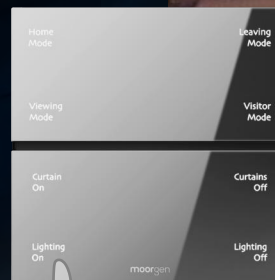

Press with Vibration Feedback

When a key is pressed,
the panel will have a vibration feedback,
the owner can clearly feel that
the panel has received the command

The key text can light up

No matter dark or bright in the space
Convenient for users
Make it clearly

13 Font

Customers can
customise
the panel with
their preferred
text type

Sleep Mode

Pressing the sleep mode key on the panel, the text light will automatically turn off

Night Mode

Under sleep mode, Press any key the text light will turn on and the night mode will be activated. Swiss Series Smart Panel MR8073 Three Channel Smart Panel MR8309 both features this function

Optional bedside panel is also available
Night mode triggered by hand waving sensor
Synchronized lighting of text lights
Bedside panel model MR8286

 **Jade Gold L01**
Customized

 **Monaco Gold F18**

 **Glacier Silver L05**
Customized

Gem Gray C58

Integrated Smart Panel Swiss Series 12 colors available

Swiss panel with stainless steel, copper
magal and other materials
Among which, jade gold and glacier silver
belong to Swarovski crystal models
Monaco gold with 24K gold plating process