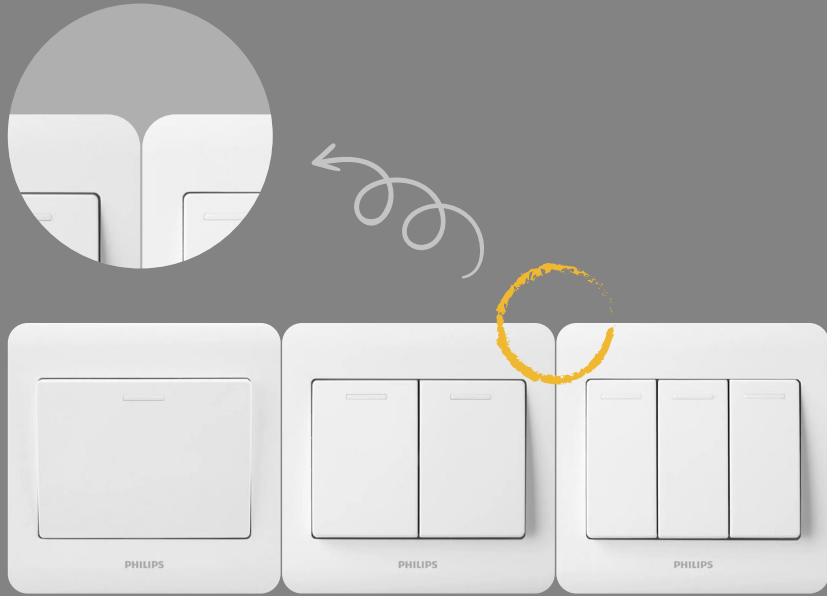

Moorgen Integrated Smart Panel
Smart Thermostat - Smart Socket
Joint installation for more aesthetic
unified style and color

Vertical Panel For Narrow Spaces

Moorgen Swiss Series Smart Panel
Vertical panel can be installed on walls
where the space is relatively narrow,
and it can still maintain a very
nice appearance
Germany is the country with
the most vertical panels, as is a
local fashionable aesthetic.

Viewing control

Curtain control

Lighting control

Aircon control

Floor heating control

Fresh air control

A three-in-one Smart Thermostat Panel
can replace the original three traditional panels
for aircon, floor heating and fresh air

Press with Vibration Feedback

When a key is pressed,
the panel will have a vibration feedback,
the owner can clearly feel that
the panel has received the command

The key text can light up

No matter dark or bright in the space
Convenient for users
Make it clearly

Traditional Panel Round frame design

Traditional panels are designed for its round frame
So when two or more panels are installed together
there will always be
an uneven surface

Moorgen Smart Panel Right Angle Frame Design