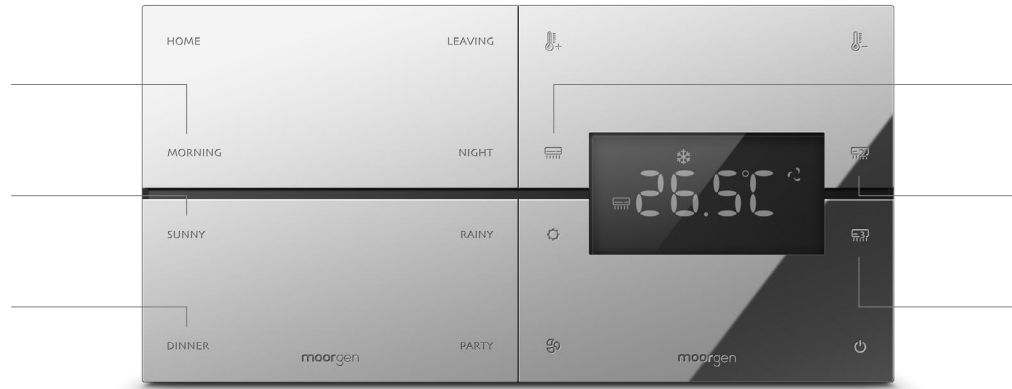

Moorgen Integrated Smart Panel
Smart Thermostat - Smart Socket
Joint installation for more aesthetic
unified style and color

Vertical Panel For Narrow Spaces

Moorgen Swiss Series Smart Panel
Vertical panel can be installed on walls
where the space is relatively narrow,
and it can still maintain a very
nice appearance
Germany is the country with
the most vertical panels, as is a
local fashionable aesthetic.

Viewing control

Curtain control

Lighting control

Aircon control

Floor heating control

Fresh air control

A three-in-one Smart Thermostat Panel
can replace the original three traditional panels
for aircon, floor heating and fresh air

Press with Vibration Feedback

When a key is pressed,
the panel will have a vibration feedback,
the owner can clearly feel that
the panel has received the command

The key text can light up

No matter dark or bright in the space
Convenient for users
Make it clearly

13 Font

Customers can
customise
the panel with
their preferred
text type

Sleep Mode

Pressing the sleep mode key on the panel, the text light will automatically turn off

Night Mode

Under sleep mode, Press any key the text light will turn on and the night mode will be activated. Swiss Series Smart Panel MR8073 Three Channel Smart Panel MR8309 both features this function