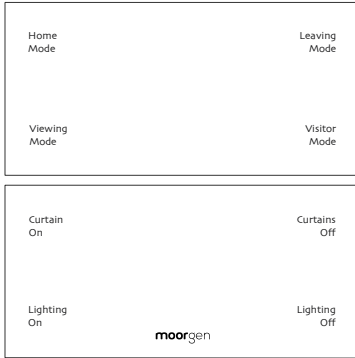

7.2 Font

Customers can
customise
the panel with
their preferred
text type