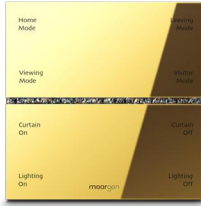

Press with Vibration Feedback

When a key is pressed,
the panel will have a vibration feedback,
the owner can clearly feel that
the panel has received the command

The key text can light up

No matter dark or bright in the space
Convenient for users
Make it clearly

Moorgen Smart is the first in
designing right angle panel
When the panels are installed together
"integrated" seamless splicing can be achieved
More visually pleasing and unified

7.2 Font

8 Font

9.5 Font

13 Font

Customers can
customise
the panel with
their preferred
text type

Sleep Mode

Pressing the sleep mode key on the panel, the text light will automatically turn off

Night Mode

Under sleep mode, Press any key the text light will turn on and the night mode will be activated. Swiss Series Smart Panel MR8073 Three Channel Smart Panel MR8309 both features this function

Optional bedside panel is also available
Night mode triggered by hand waving sensor
Synchronized lighting of text lights
Bedside panel model MR8286

 **Jade Gold L01**
Customized

 **Monaco Gold F18**

 **Glacier Silver L05**
Customized