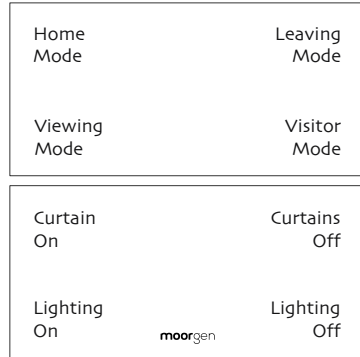

Press with Vibration Feedback

When a key is pressed,
the panel will have a vibration feedback,
the owner can clearly feel that
the panel has received the command

The key text can light up

No matter dark or bright in the space
Convenient for users
Make it clearly

Moorgen Smart is the first in
designing right angle panel
When the panels are installed together
"integrated" seamless splicing can be achieved
More visually pleasing and unified

7.2 Font

8 Font

9.5 Font

13 Font

Customers can
customise
the panel with
their preferred
text type

Sleep Mode

Pressing the sleep mode key on the panel, the text light will automatically turn off

Night Mode

Under sleep mode, Press any key the text light will turn on and the night mode will be activated. Swiss Series Smart Panel MR8073 Three Channel Smart Panel MR8309 both features this function