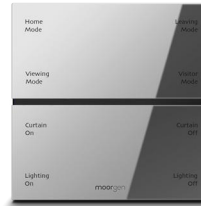

Moorgen Smart is the first in
designing right angle panel
When the panels are installed together
"integrated" seamless splicing can be achieved
More visually pleasing and unified

7.2 Font

8 Font

9.5 Font

13 Font

Customers can
customise
the panel with
their preferred
text type

Sleep Mode

Pressing the sleep mode key on the panel, the text light will automatically turn off

Night Mode

Under sleep mode, Press any key the text light will turn on and the night mode will be activated. Swiss Series Smart Panel MR8073 Three Channel Smart Panel MR8309 both features this function

Optional bedside panel is also available
Night mode triggered by hand waving sensor
Synchronized lighting of text lights
Bedside panel model MR8286

 **Jade Gold L01**
Customized

 **Monaco Gold F18**

 **Glacier Silver L05**
Customized

Gem Gray C58

Integrated Smart Panel Swiss Series 12 colors available

Swiss panel with stainless steel, copper
magal and other materials
Among which, jade gold and glacier silver
belong to Swarovski crystal models
Monaco gold with 24K gold plating process