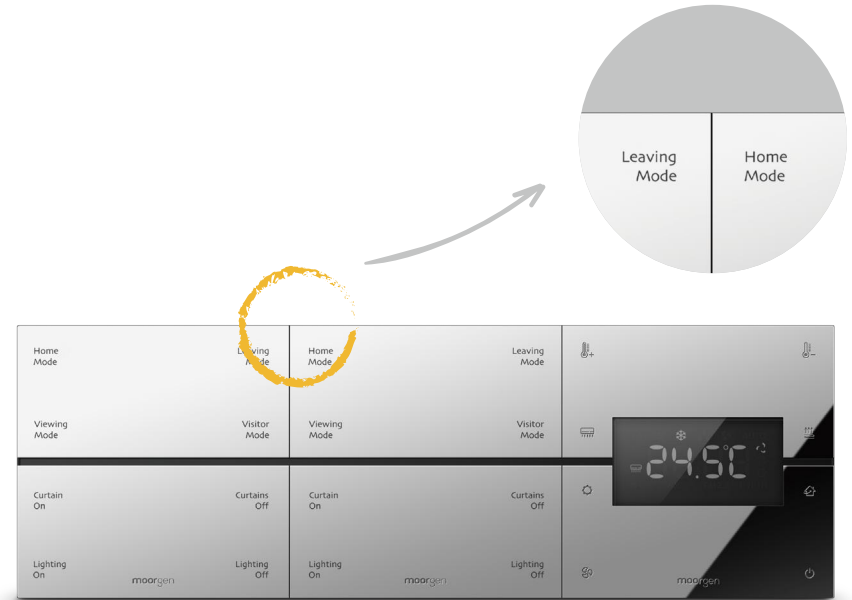

Moorgen Integrated Smart Panel
Smart Thermostat - Smart Socket
Joint installation for more aesthetic
unified style and color

Vertical Panel For Narrow Spaces

Moorgen Swiss Series Smart Panel
Vertical panel can be installed on walls
where the space is relatively narrow,
and it can still maintain a very
nice appearance
Germany is the country with
the most vertical panels, as is a
local fashionable aesthetic.

Viewing control

Curtain control

Lighting control

Aircon control

Floor heating control

Fresh air control

A three-in-one Smart Thermostat Panel
can replace the original three traditional panels
for aircon, floor heating and fresh air

Press with Vibration Feedback

When a key is pressed,
the panel will have a vibration feedback,
the owner can clearly feel that
the panel has received the command

The key text can light up

No matter dark or bright in the space
Convenient for users
Make it clearly

Traditional Panel Round frame design

Traditional panels are designed for its round frame
So when two or more panels are installed together
there will always be
an uneven surface

Moorgen Smart Panel Right Angle Frame Design