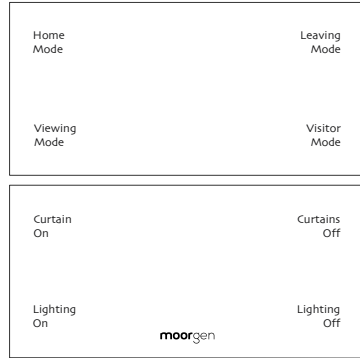

Press with Vibration Feedback

When a key is pressed,
the panel will have a vibration feedback,
the owner can clearly feel that
the panel has received the command

The key text can light up

No matter dark or bright in the space
Convenient for users
Make it clearly

Traditional Panel Round frame design

Traditional panels are designed for its round frame
So when two or more panels are installed together
there will always be
an uneven surface

Moorgen Smart Panel Right Angle Frame Design

Moorgen Smart is the first in
designing right angle panel
When the panels are installed together
"integrated" seamless splicing can be achieved
More visually pleasing and unified

7.2 Font

8 Font

9.5 Font

13 Font

Customers can
customise
the panel with
their preferred
text type

Sleep Mode

Pressing the sleep mode key on the panel, the text light will automatically turn off

Night Mode

Under sleep mode, Press any key the text light will turn on and the night mode will be activated. Swiss Series Smart Panel MR8073 Three Channel Smart Panel MR8309 both features this function