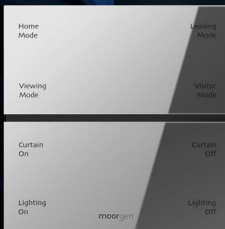

Press with Vibration Feedback

When a key is pressed,
the panel will have a vibration feedback,
the owner can clearly feel that
the panel has received the command

The key text can light up

No matter dark or bright in the space
Convenient for users
Make it clearly

Moorgen Smart is the first in
designing right angle panel
When the panels are installed together
"integrated" seamless splicing can be achieved
More visually pleasing and unified

7.2 Font

8 Font

9.5 Font

13 Font

Customers can
customise
the panel with
their preferred
text type

Sleep Mode

Pressing the sleep mode key on the panel, the text light will automatically turn off

Night Mode

Under sleep mode, Press any key the text light will turn on and the night mode will be activated. Swiss Series Smart Panel MR8073 Three Channel Smart Panel MR8309 both features this function

Optional bedside panel is also available
Night mode triggered by hand waving sensor
Synchronized lighting of text lights
Bedside panel model MR8286

 **Jade Gold L01**
Customized

 **Monaco Gold F18**

 **Glacier Silver L05**
Customized