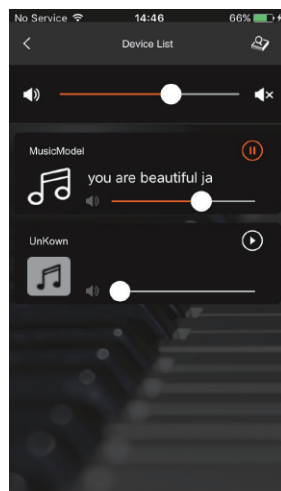

Precise Control

It's easier than ever before to find, play, and manage your music library using the HDL On app. Able to display everything you connect to HomePlay, the app lets you view your entire music collection, create playlists, play, pause, adjust volume, or skip tracks.

The app even lets you choose what room you want to listen to your music in. From a DubStep house party, to Spotify's best classical music while you cook, all the songs and albums you've collected can be played exactly as you intended.