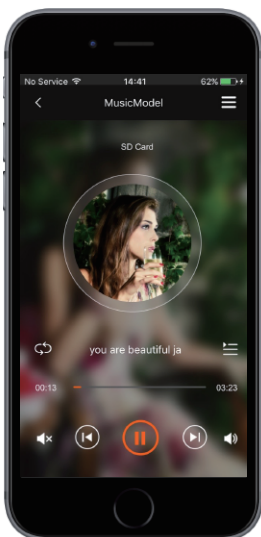

Precise Control

It's easier than ever before to find, play, and manage your music library using the HDL On app. Able to display everything you connect to HomePlay, the app lets you view your entire music collection, create playlists, play, pause, adjust volume, or skip tracks.

The app even lets you choose what room you want to listen to your music in. From a DubStep house party, to Spotify's best classical music while you cook, all the songs and albums you've collected can be played exactly as you intended.