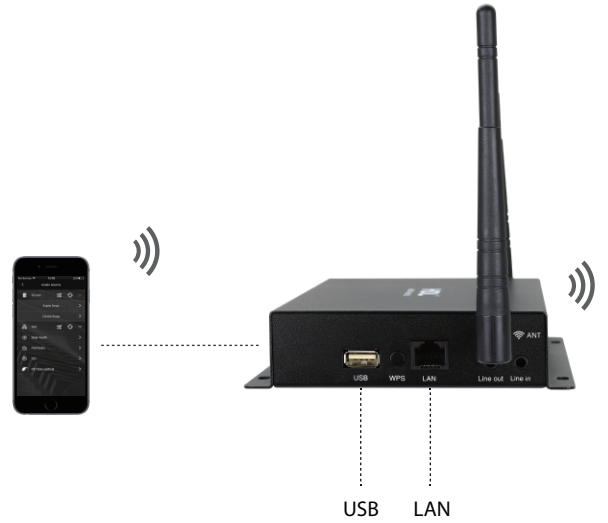

Multi-platform Compatibility

At HDL we know that everyone has their preferred method of audio storage. That's why we've given HomePlay true multi-platform compatibility.

With Bluetooth and WiFi connectivity, a LAN port, and a USB port HomePlay can directly connect to your audio library. Seamlessly controlled through the HDL On app, you can stream all of your favorite tracks to any room to create your ideal audioscape.

LAN

USB

Bluetooth

Wi-Fi

Precise Control

It's easier than ever before to find, play, and manage your music library using the HDL On app. Able to display everything you connect to HomePlay, the app lets you view your entire music collection, create playlists, play, pause, adjust volume, or skip tracks.