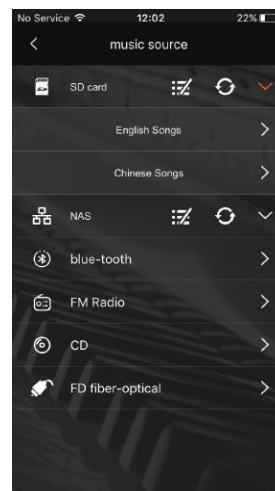

Precise Control

It's easier than ever before to find, play, and manage your music library using the HDL On app. Able to display everything you connect to HomePlay, the app lets you view your entire music collection, create playlists, play, pause, adjust volume, or skip tracks.

The app even lets you choose what room you want to listen to your music in. From a DubStep house party, to Spotify's best classical music while you cook, all the songs and albums you've collected can be played exactly as you intended.