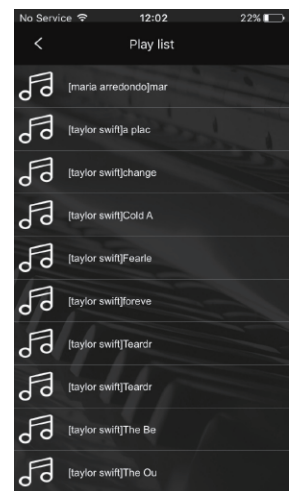

Precise Control

It's easier than ever before to find, play, and manage your music library using the HDL On app. Able to display everything you connect to HomePlay, the app lets you view your entire music collection, create playlists, play, pause, adjust volume, or skip tracks.

The app even lets you choose what room you want to listen to your music in. From a DubStep house party, to Spotify's best classical music while you cook, all the songs and albums you've collected can be played exactly as you intended.